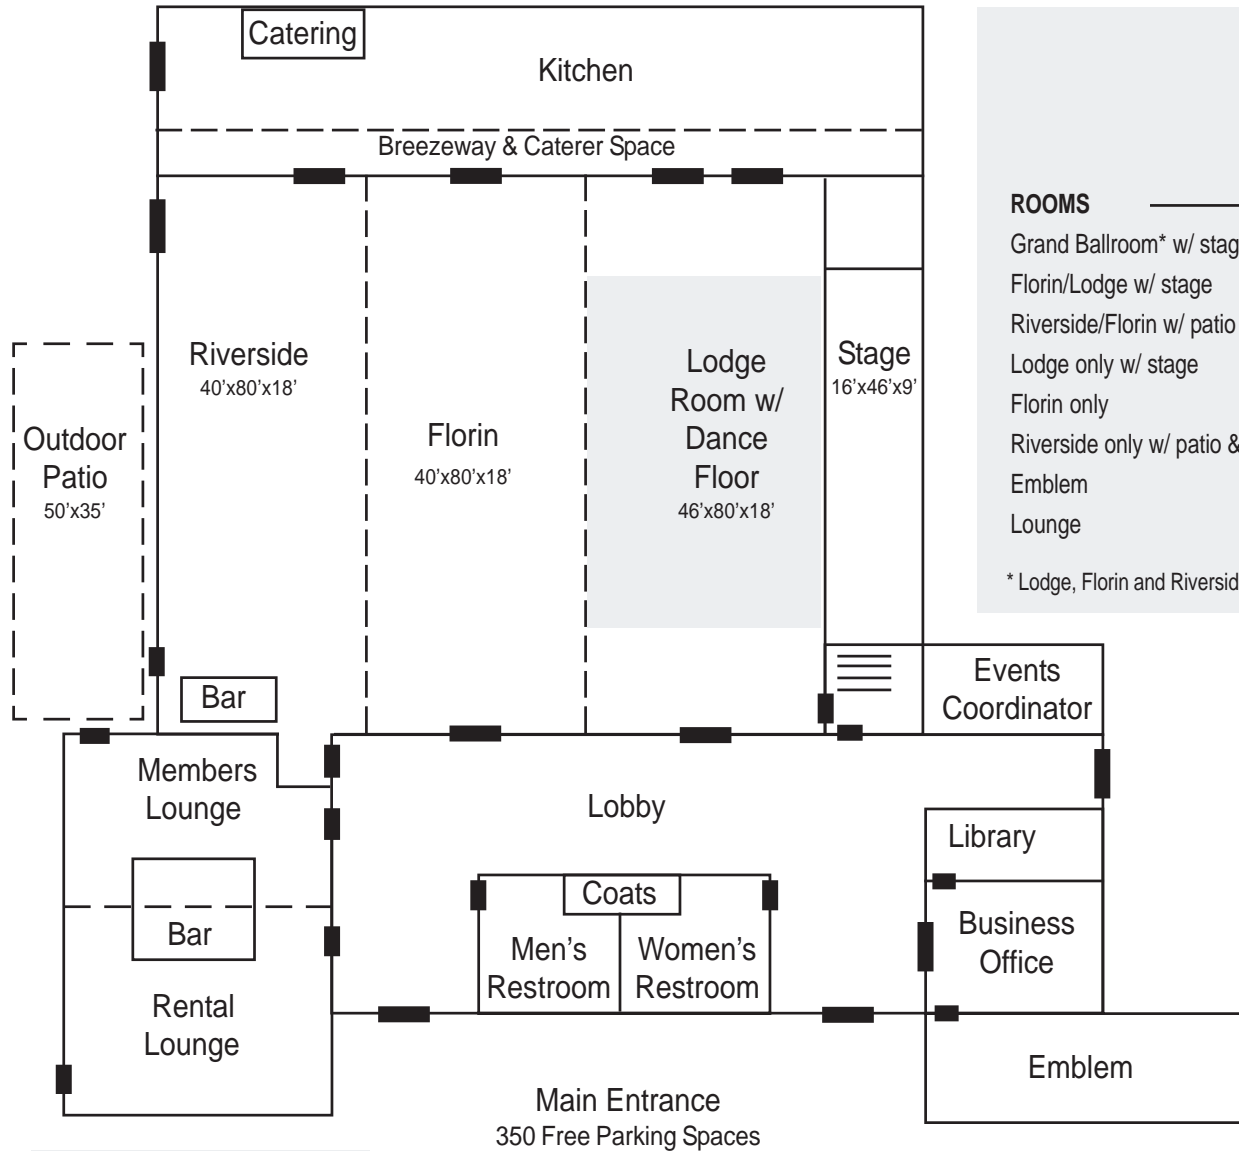

■ = Exits & Doorways

ROOMS	Approx. Square Footage	Round Table	Banquet Style	Theater	Conference	Reception
Grand Ballroom* w/ stage	10,340	500	800	1200	600	1370
Florin/Lodge w/ stage	6,680	300	600	800	400	900
Riverside/Florin w/ patio & bar	8,300	320	640	850	440	950
Lodge only w/ stage	3,680	180	360	350	200	450
Florin only	3,200	150	360	300	200	450
Riverside only w/ patio & bar	3,200	200	360	300	200	450
Emblem	1,200	60	96	100	60	100
Lounge	3,600	NA	90	NA	NA	350

* Lodge, Florin and Riverside combined

- Lodge Special Features**
- Free Parking in a Large Lot
 - Cocktail Lounge
 - Dance Floor (50'x50')
 - Landscaped Grounds
 - Large Restrooms
 - Handicap Friendly
 - Wireless Internet
 - Air-Conditioned
 - Public Address System
 - Large Projection Screen
 - Grand Piano
 - Elevated Stage with Curtains
- Catering Optional**